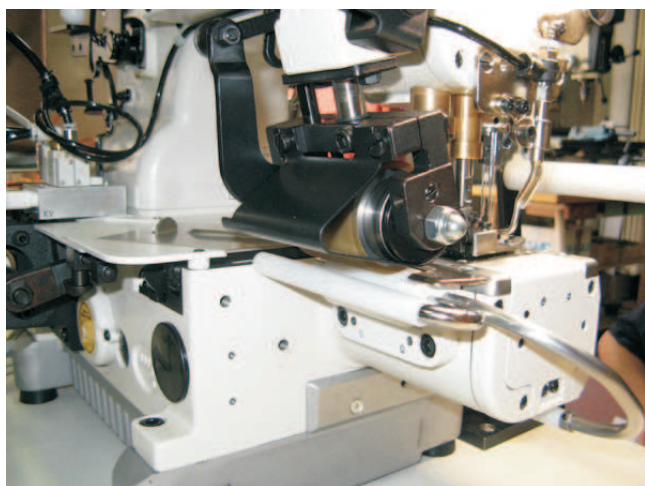

SEMI-AUTOMATIC STATION ATTACHING OF GARTER ATB-W2664-1

- Sewing machine Pegasus W2664
- Rear Puller !
- Integrated Motor EFKA DC 1500 !
- Roller System and pneumatic Tension Arm !
- Pneumatic Threads cutter
- Festo/Smc Devices
- Alignment Guides for hands free !
- Special sewing parts !
- Simplified operation !

- **Performance: thanks to the Automatic alignment guide the operation is extremely fast !!!**
- **Optional: Hight adjustable column stand !
Automatic *stacker* !
SEWING MACHINE 4 NEEDLES !**

Please ask for further information at our technical and commercial offices where our staff will be pleased to help you!